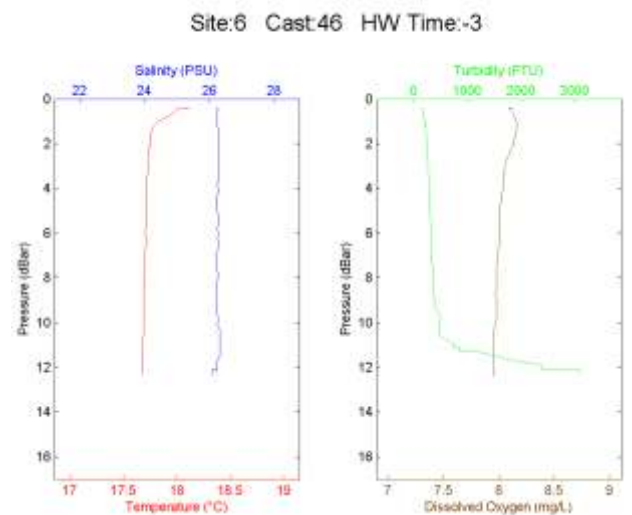

Temperature/Salinity and Dissolved Oxygen/Turbidity Casts

Water Quality Determinands

- Particle Size Distribution
- Total Suspended Solids/Volatile Suspended Solids
- Total Organic Content
- Nutrients
- Chlorophyll
- Organotins