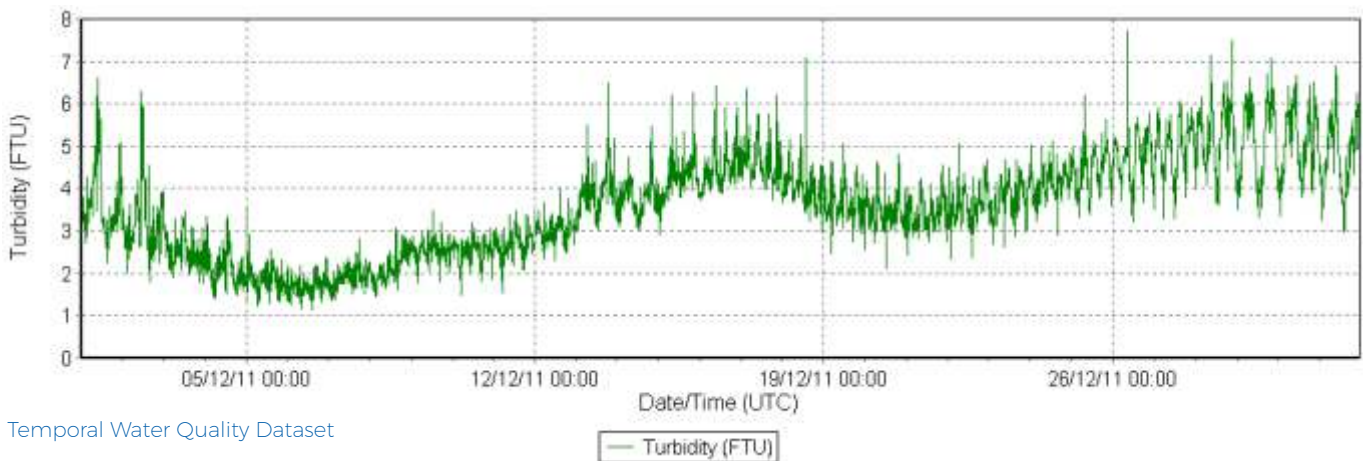

Temporal Water Quality Dataset

For more details please contact:
Email: enquiries@titansurveys.com

Orion House, Parc Crescent,
Waterton Industrial Estate, Bridgend,
CF31 3BQ.
Tel: +44 (0)1656 673673

www.titansurveys.com

Survey Equipment:

- Rosetta 3 x 1 litre Water Sampler
- Idronaut Ocean Seven 316 Multi-parameter Probe
- Zebra-Tech D-Opto Logger
- Aquatroll 200 CTD
- High velocity pumps and hoses
- JFE Infinity Turbi
- Aquatic AQUA Logger 210TY